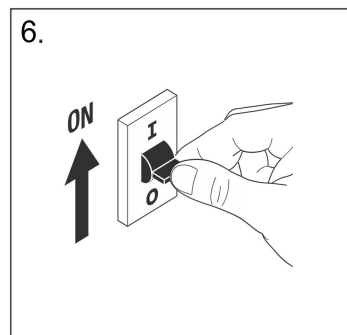

Instruction

DL100-12W2.7-3-4K-RD-

MAX 12W
870 Lumen

Model: DL100-12W2.7-3-4K-

Collection: Downlight

Parete
Recessed