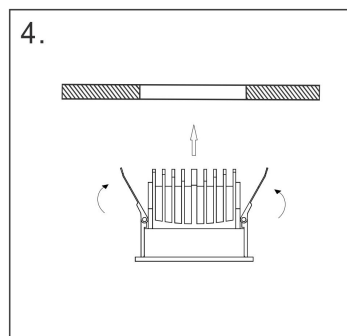

Instruction

DL100-12W2.7-3-4K-RD-

MAX 12W
870 Lumen

Model: DL100-12W2.7-3-4K-

Collection: Downlight

Parete
Recessed