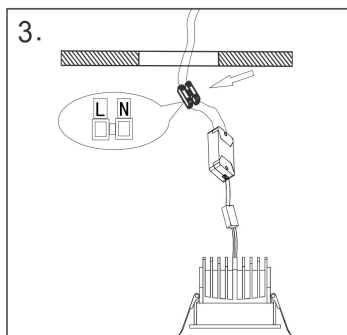

Instruction

DL100-12W2.7-3-4K-RD-

MAX 12W
870 Lumen

Model: DL100-12W2.7-3-4K-

Collection: Downlight

Parete
Recessed