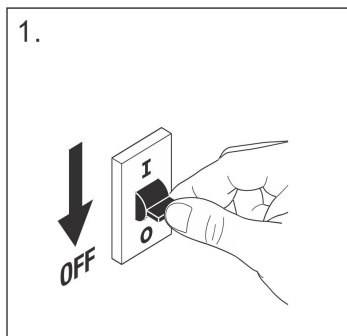

Instruction

DL100-12W2.7-3-4K-RD-

MAX 12W
870 Lumen

Model: DL100-12W2.7-3-4K-

Collection: Downlight

Parete
Recessed