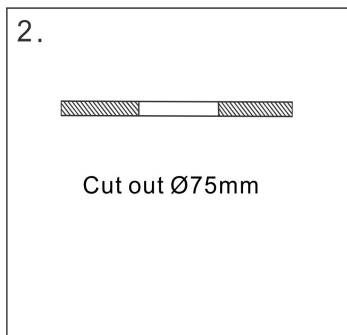

Instruction

DL100-12W2.7-3-4K-RD-

MAX 12W
870 Lumen

Model: DL100-12W2.7-3-4K-

Collection: Downlight

Parete
Recessed