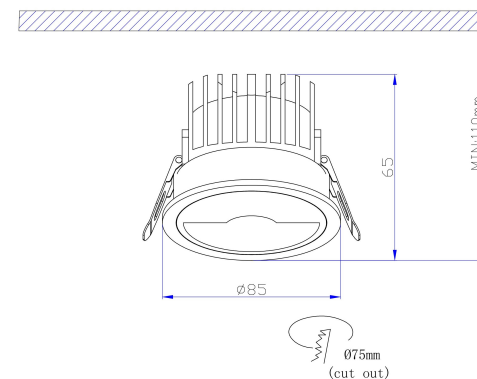

Instruction

DL100-12W2.7-3-4K-RD-

MAX 12W
870 Lumen

Model: DL100-12W2.7-3-4K-

Collection: Downlight

Parete
Recessed