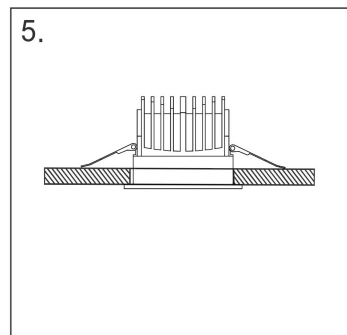

Instruction

DL100-12W2.7-3-4K-RD-

MAX 12W
870 Lumen

Model: DL100-12W2.7-3-4K-

Collection: Downlight

Parete
Recessed